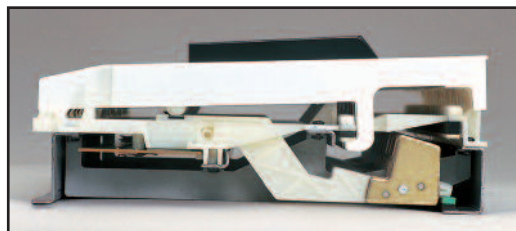

KAWAI
D i g i t a l

CP95 Ensemble Piano

TOUCH

Kawai's new Advanced Hammer Action III brings the feel of a real grand piano to the CP95. Its graded hammer action design offers superb response and a smooth feel to satisfy even the most demanding professional.