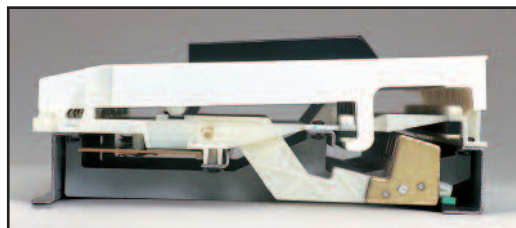

# ES3 Digital Piano

Where are you going to play today?

No matter where you'll be today, the compact and lightweight ES3 will be right there with you. Using Kawai's acclaimed Harmonic Imaging sound technology, you'll carry the bold and beautiful tone of our nine-foot EX Concert Piano. And, the feel of the new Advanced Hammer Action III will satisfy even the most demanding player. So, no matter what your musical plans are today, plan to take the Kawai ES3 along with you.

## TOUCH

Kawai's new Advanced Hammer Action III brings the feel of a real grand piano to the ES3. Its graded hammer action design offers superb response and a smooth feel to satisfy even the most demanding professional.

## Sound System

The ES3 sound system uses an innovative design in which the stereo speakers face out from the rear panel. A port system releases sound from the top panel toward the player. This unique system delivers a surprising amount of sound volume while creating a natural sound for the player.