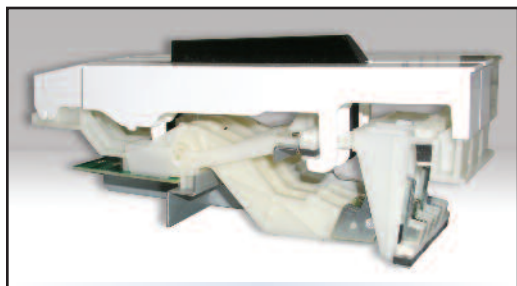

TO NE

The ES4 uses Kawai's critically-acclaimed Harmonic Imaging sound technology - the same technology found in our award-winning CA, CP and MP series digital pianos. You'll hear remarkable realism and expression in the piano sound. You'll be equally impressed with the other sounds of the ES4. And, any two sounds can be combined together in a DUAL or SPLIT mode..

SOUND SYSTEM

The secret to the ES4's remarkable sound is its speaker enclosures, an innovative design in which 6 stereo speakers (3 per side) face upward from the panel for optimum sound projection. Coupled with a 26 Watt (13W x 2) amplifier, this unique speaker system delivers surprising power while creating a natural sound for the player.