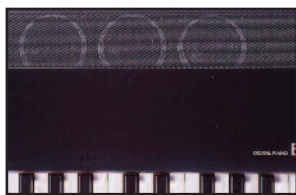

TO NE

The ES4 uses Kawai's critically-acclaimed Harmonic Imaging sound technology - the same technology found in our award-winning CA, CP and MP series digital pianos. You'll hear remarkable realism and expression in the piano sound. You'll be equally impressed with the other sounds of the ES4. And, any two sounds can be combined together in a DUAL or SPLIT mode..

TOUCH

The AHA IV with AR Technology offers superb touch, even for discriminating players. This graded hammer action provides uncompromising feel in a surprisingly lightweight and portable keyboard action.

SOUND SYSTEM

The secret to the ES4's remarkable sound is its speaker enclosures, an innovative design in which 6 stereo speakers (3 per side) face upward from the panel for optimum sound projection. Coupled with a 26 Watt (13W x 2) amplifier, this unique speaker system delivers surprising power while creating a natural sound for the player.