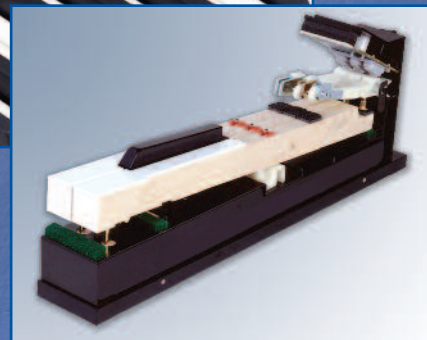

MP8

Professional Stage Piano

The Ultimate
Professional Stage Piano

KAWAI
Digital

Demand the best... Expect the best... MP8

TO NE

At the heart of the MP8's superb piano sound is Kawai's acclaimed Harmonic Imaging sound technology. Able to re-create the entire dynamic range of the hand-crafted EX Concert Grand Piano, Harmonic Imaging delivers breathtaking realism in all of the 256 sounds on-board the MP8.

TOUCH

The unsurpassed feel of the MP8 is due to its wooden-key, graded hammer AWA PRO action. Following the mechanical principles of our grand piano actions, the AWA PRO is simply the finest action available in a professional stage piano.

ON STAGE OR IN THE STUDIO

The MP8 offers 4-zone controller capability with each zone providing internal and/or external control. Layers, splits, velocity switches along with settings for pedals, controllers, and the unique control knobs can be stored in any of 256 user setups.

A special user-assignable switch provides control over external sequencers, metronomes, and other panel functions. Stereo Line Out and XLR jacks make connecting to any sound system or recording device a breeze.