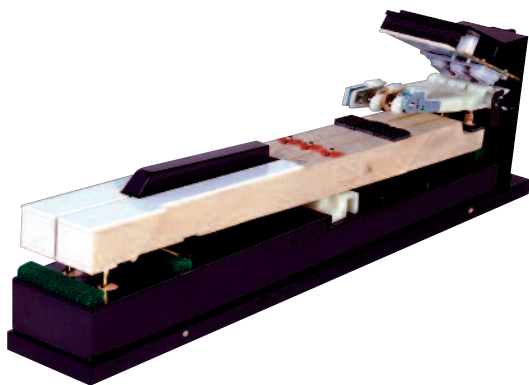

CE220

DIGITAL PIANO

The exquisite feel and sound of a concert grand piano, plus powerful features... all in an affordable and easy to use digital piano from the leading builder of fine acoustic pianos.

KAWAI
Professional

CE220

DIGITAL PIANO

The True Touch of a Grand Piano

The CE220 features Kawai's award-winning AWA PROII keyboard action. Utilizing long wooden keys, this action recreates both the weight and movement of our grand piano actions. The AWA PROII action delivers an amazingly authentic piano feel that will satisfy even the most discerning pianist.

Exceptional Sound

The key to the CE220's exceptional sound is Kawai's acclaimed Progressive Harmonic Imaging technology with 88-key piano sampling. Relying on an expanded tonal "database", PHI is capable of recreating the rich, vibrant sound of our 9-foot EX Concert Grand Piano. Plus, with 88-key sampling, each key's unique tonal characteristics are preserved. Thanks to this revolutionary technology, the CE220 contains a remarkable recreation of not only our concert grand piano, but many other popular instrument sounds as well.

Powerful Features

The Kawai CE220 digital piano is packed with dozens of terrific features. For starters, any two sounds can be played together in a layered or split keyboard mode. A built-in Metronome teaches a steady sense of rhythm while two headphone jacks provide for silent practice.