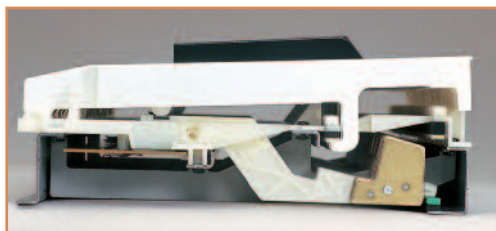

## TOUCH

Kawai's new Advanced Hammer Action III brings the feel of a real grand piano to the CL20. Its Graded-Hammer action design offers superb response and a smooth feel that will satisfy the needs of piano players and music educators alike.