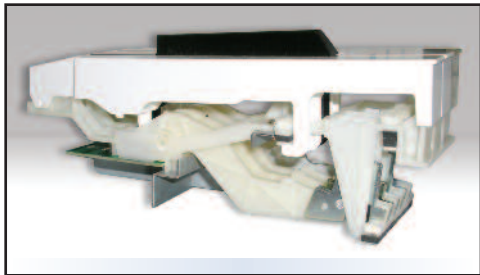

KAWAI
D i g i t a l

Built with the heart of the MP series, the MP4 is a powerful, more portable, professional stage piano at an impressively affordable price.

TONE

The MP4's superb piano sound is due to Kawai's acclaimed Harmonic Imaging sound technology. Able to re-create the entire dynamic range of the hand-crafted EX Concert Grand Piano, Harmonic Imaging delivers breathtaking realism in all of the 64 sounds on-board the MP4.

TOUCH

The AHA IV with AR Technology offers superb touch, even for discriminating players. This graded hammer action provides uncompromising feel in a surprisingly lightweight and portable keyboard action.

ON STAGE OR IN THE STUDIO

The MP4 offers 4-zone controller capability with each zone providing internal and/or external control. Layers, splits, velocity switches along with settings for pedals, controllers and the unique control knobs can be stored in any of 64 user setups.